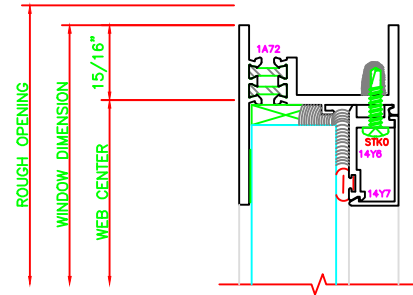

400	JAMB
	2701
	IMPACT SYSTEM

402	JAMB
	2701
	IMPACT SYSTEM

100	HEAD
	2701
	IMPACT SYSTEM

500	MTG. RAIL
	2701
	IMPACT SYSTEM

**FRASE NOTE**  
 DRAFTSPERSON NOTE:  
 IF YOU ARE USING THIS  
 DETAIL FOR D.O.D. OR BLAST  
 IN LIEU OF IMPACT, USE  
 THE STANDARD P.O. CAM  
 HANDLE SHOWN BELOW.

203	SILL
	2701
	IMPACT SYSTEM