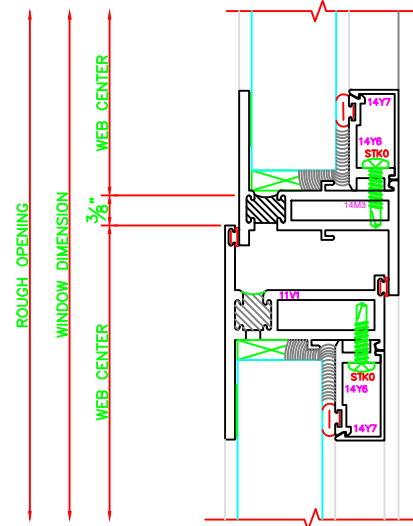

400	JAMB
	2701
	IMPACT SYSTEM

402	JAMB
	2701
	IMPACT SYSTEM

100	HEAD
	2701
	IMPACT SYSTEM

500	MTG. RAIL
	2701
	IMPACT SYSTEM

**FRASE NOTE**  
 DRAFTSPERSON NOTE:  
 IF YOU ARE USING THIS  
 DETAIL FOR D.O.D. OR BLAST  
 IN LIEU OF IMPACT, USE  
 THE STANDARD P.O. CAM  
 HANDLE SHOWN BELOW.

203	SILL
	2701
	IMPACT SYSTEM