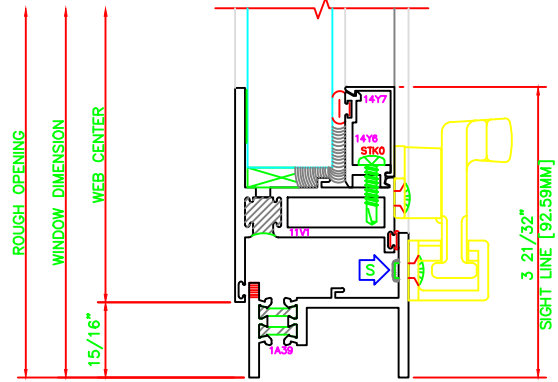

400	JAMB
	2701
	IMPACT SYSTEM

402	JAMB
	2701
	IMPACT SYSTEM

100	HEAD
	2701
	IMPACT SYSTEM

500	MTG. RAIL
	2701
	IMPACT SYSTEM

**FRASE NOTE**  
 DRAFTSPERSON NOTE:  
 IF YOU ARE USING THIS  
 DETAIL FOR D.O.D. OR BLAST  
 IN LIEU OF IMPACT, USE  
 THE STANDARD P.O. CAM  
 HANDLE SHOWN BELOW.

203	SILL
	2701
	IMPACT SYSTEM