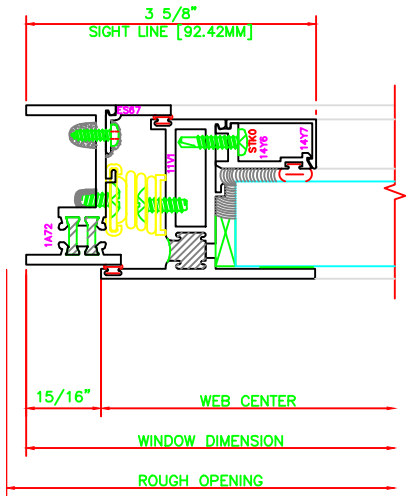

400	JAMB
	2701
	IMPACT SYSTEM

402	JAMB
	2701
	IMPACT SYSTEM

100	HEAD
	2701
	IMPACT SYSTEM

500	MTG. RAIL
	2701
	IMPACT SYSTEM

**FRASE NOTE**  
 DRAFTSPERSON NOTE:  
 IF YOU ARE USING THIS  
 DETAIL FOR D.O.D. OR BLAST  
 IN LIEU OF IMPACT, USE  
 THE STANDARD P.O. CAM  
 HANDLE SHOWN BELOW.

203	SILL
	2701
	IMPACT SYSTEM