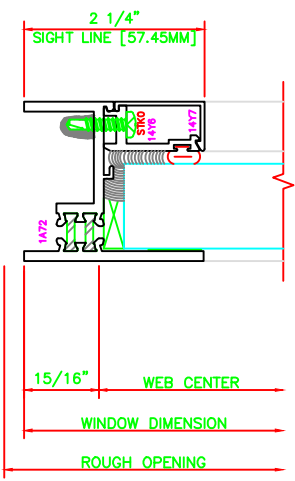

400	JAMB
	2701
	IMPACT SYSTEM

402	JAMB
	2701
	IMPACT SYSTEM

100	HEAD
	2701
	IMPACT SYSTEM

500	MTG. RAIL
	2701
	IMPACT SYSTEM

**FRASE NOTE**  
 DRAFTSPERSON NOTE:  
 IF YOU ARE USING THIS  
 DETAIL FOR D.O.D. OR BLAST  
 IN LIEU OF IMPACT, USE  
 THE STANDARD P.O. CAM  
 HANDLE SHOWN BELOW.

203	SILL
	2701
	IMPACT SYSTEM